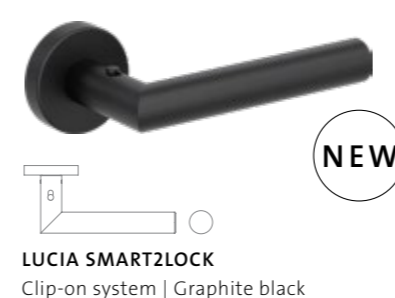

PRODUCT OVERVIEW

Existing escutcheons can be replaced with a blank escutcheon.

SCREW-ON SYSTEM for high stress, substructure made of metal. The screw connection is invisibly integrated and meets the requirements of DIN EN 1906 C13.

PIATTA S flat escutcheons with minimal installation height for a flush look.

* available from October

CLIP-ON SYSTEM with clip cams for easy quick assembly. The substructure consists of high-quality plastic. All handles meet the requirements of DIN EN 1906 GK3.