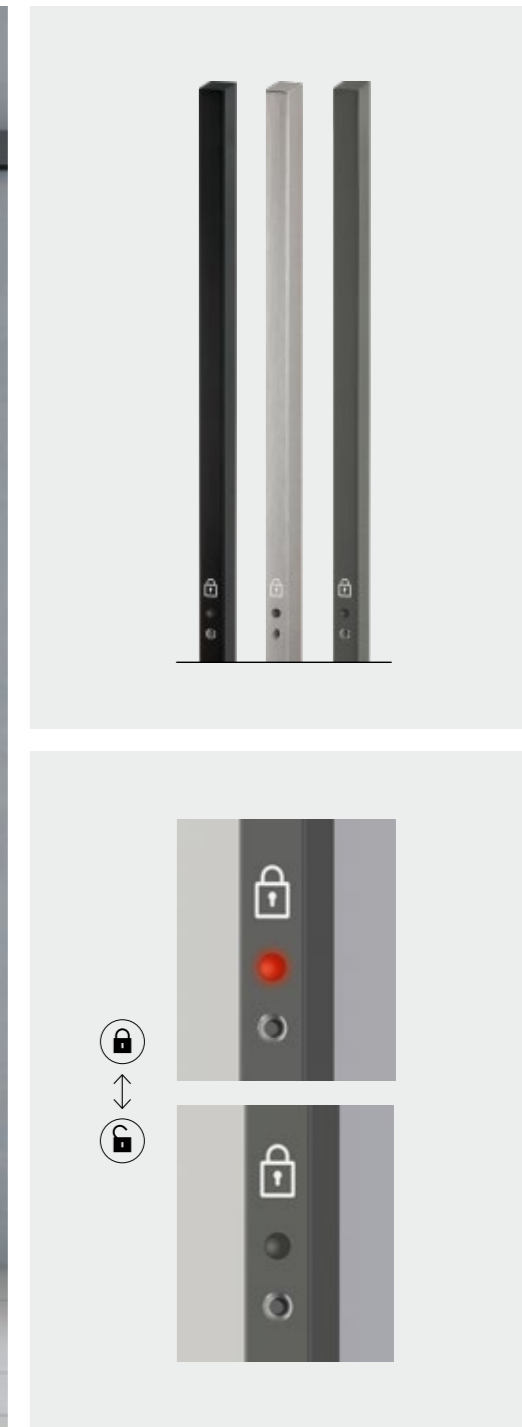

SLIDING DOOR SYSTEMS

With the delicate looking bar handle, PLANEAO GS 49017, in a minimalist design, sliding doors can even be locked (design: Studio Relvão Kellermann). The discreetly designed control element is located on the bar, the locking mechanism is concealed in the running rail. A lit red signal point indicates the status. The mechanical emergency release always works, with or without power. Combined with frosted glass doors, visual cover is still an option. Perfect for bathrooms. In three finishes: Graphite black, cashmere grey and satin stainless steel effect.