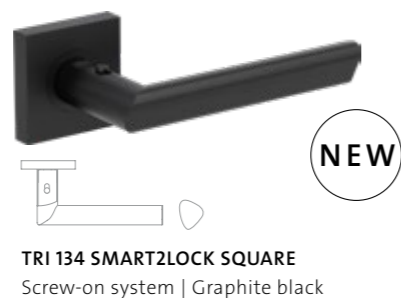

SLIDING DOOR SYSTEMS

With the delicate looking bar handle, PLANEAO GS 49017, in a minimalist design, sliding doors can even be locked (design: Studio Relvão Kellermann). The discreetly designed control element is located on the bar, the locking mechanism is concealed in the running rail. A lit red signal point indicates the status. The mechanical emergency release always works, with or without power. Combined with frosted glass doors, visual cover is still an option. Perfect for bathrooms. In three finishes: Graphite black, cashmere grey and satin stainless steel effect.

PRODUCT OVERVIEW

Existing escutcheons can be replaced with a blank escutcheon.

SCREW-ON SYSTEM for high stress, substructure made of metal. The screw connection is invisibly integrated and meets the requirements of DIN EN 1906 C13.