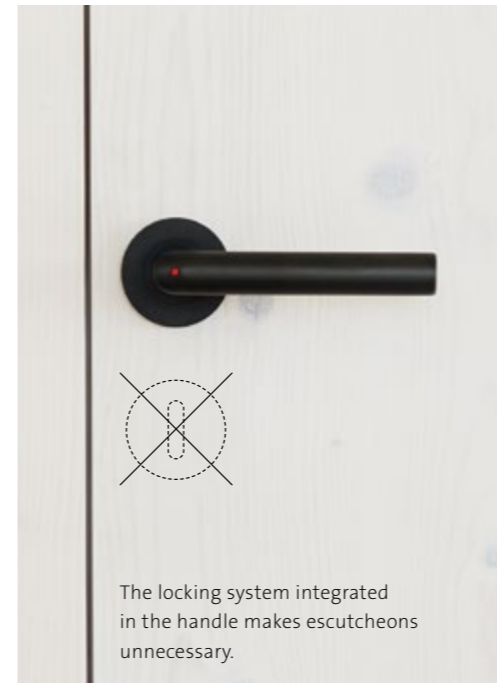

IN ANY ROOM

smart2lock by GRIFFWERK stands for integrated locking systems with intuitive usability. The locking slider is conveniently within thumb reach. With smart2lock by GRIFFWERK, doors can be closed and locked with one hand. Escutcheons become unnecessary. The result is a new, puristic door aesthetic. Door handles with smart2lock by GRIFFWERK fit conventional standard door locks. Because of their minimalist look, they are not only suitable for bathrooms or WCs, but also for guest rooms, a home gym, yoga room, a teenager's room or the parents' suite...

smart2lock
by GRIFFWERK

INSIDE

smart2lock
by GRIFFWERK

OUTSIDE

Minimalist solution:
The emergency release is located
behind the signal point.
(Door handles with smart2lock by
GRIFFWERK without escutcheons).

THE MOST BEAUTIFUL BREAK SIGN ...

... is a red point. It indicates on the outside whether the door is locked. Quiet and discreet. It means: "Do not disturb: Someone needs time for themselves." The simple locking slider on the inside of the door activates the status display. At the same time, the emergency release is located behind the signal point. A pointed object, e.g. a pen, suffices to open the door. Only in emergencies, of course. Escutcheons are a thing of the past.

Me time, e.g., in the children's room

DAD, YOU'RE ANNOYING

LUCIA SMART2LOCK screw-on system
Graphite black

The locking system integrated
in the handle makes escutcheons
unnecessary.

LUCIA IN GRAPHITE BLACK