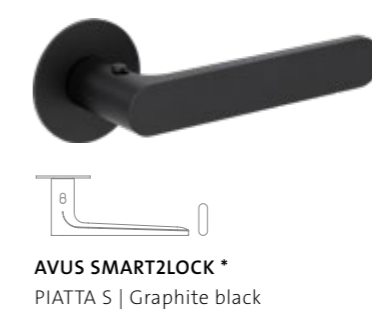

SLIDING DOOR SYSTEMS

With the delicate looking bar handle, PLANEAO GS 49017, in a minimalist design, sliding doors can even be locked (design: Studio Relvão Kellermann). The discreetly designed control element is located on the bar, the locking mechanism is concealed in the running rail. A lit red signal point indicates the status. The mechanical emergency release always works, with or without power. Combined with frosted glass doors, visual cover is still an option. Perfect for bathrooms. In three finishes: Graphite black, cashmere grey and satin stainless steel effect.

PRODUCT OVERVIEW

Existing escutcheons can be replaced with a blank escutcheon.

SCREW-ON SYSTEM for high stress, substructure made of metal. The screw connection is invisibly integrated and meets the requirements of DIN EN 1906 C13.

PIATTA S flat escutcheons with minimal installation height for a flush look.

* available from October

CLIP-ON SYSTEM with clip cams for easy quick assembly. The substructure consists of high-quality plastic. All handles meet the requirements of DIN EN 1906 GK3.

PRODUCT OVERVIEW

smart2lock
by GRIFFWERK

Also available:
concealed hinges
in velvet grey,
graphite black,
and cashmere grey

ONE BY GRIFFWERK stands for maximum reduction and is the programmatic front for the concept series ONE by GRIFFWERK. All functions have been condensed into one shape, escutcheons have been completely eliminated.