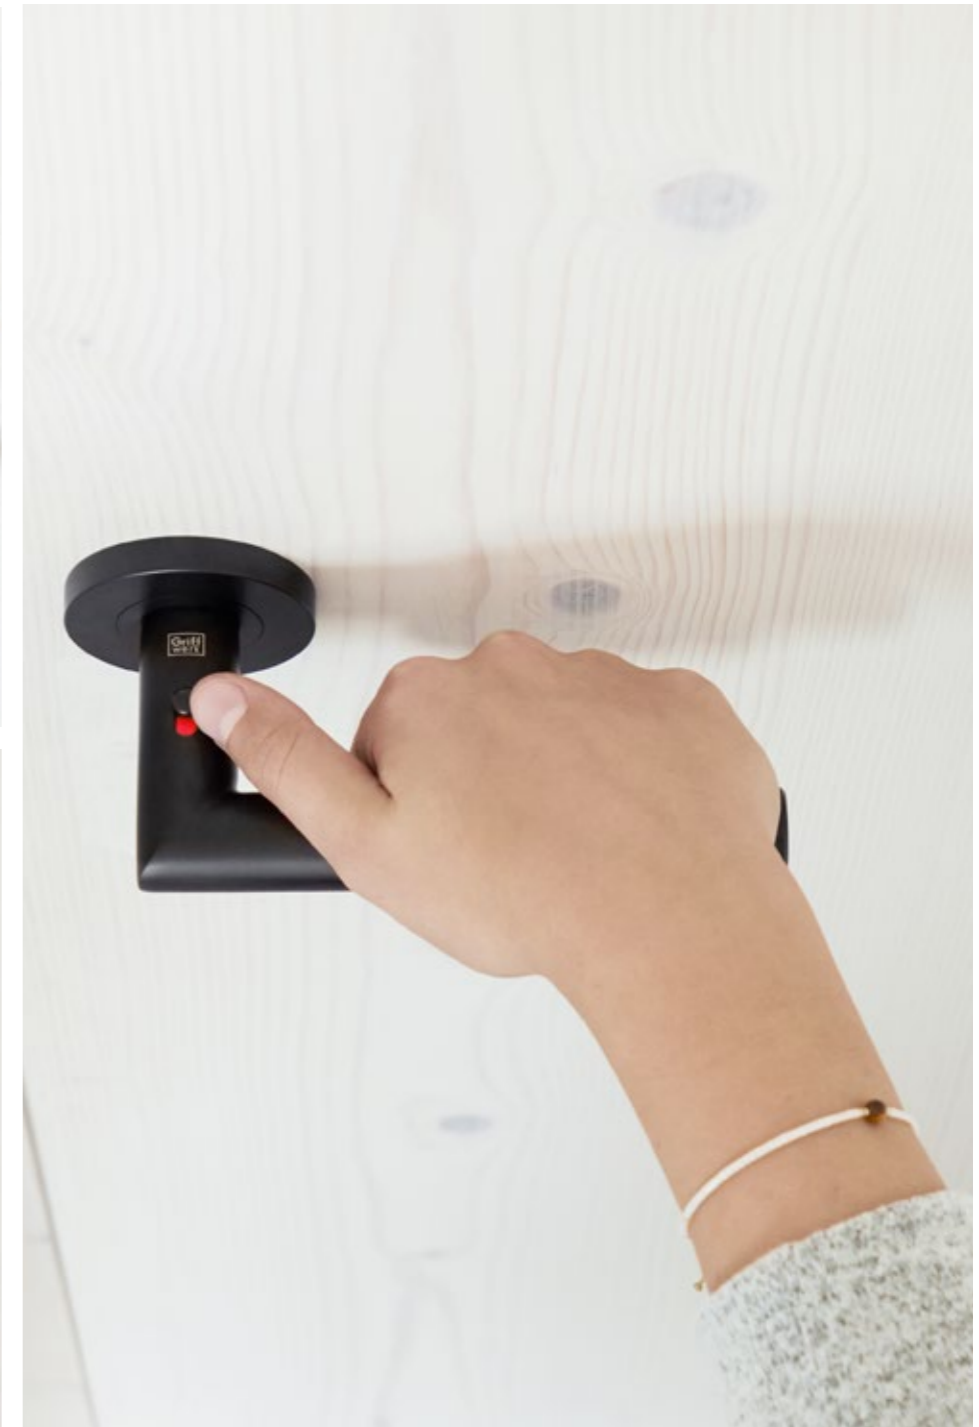

IN ANY ROOM

smart2lock by GRIFFWERK stands for integrated locking systems with intuitive usability. The locking slider is conveniently within thumb reach. With smart2lock by GRIFFWERK, doors can be closed and locked with one hand. Escutcheons become unnecessary. The result is a new, puristic door aesthetic. Door handles with smart2lock by GRIFFWERK fit conventional standard door locks. Because of their minimalist look, they are not only suitable for bathrooms or WCs, but also for guest rooms, a home gym, yoga room, a teenager's room or the parents' suite...

THE MOST BEAUTIFUL BREAK SIGN ...

... is a red point. It indicates on the outside whether the door is locked. Quiet and discreet. It means: "Do not disturb: Someone needs time for themselves." The simple locking slider on the inside of the door activates the status display. At the same time, the emergency release is located behind the signal point. A pointed object, e.g. a pen, suffices to open the door. Only in emergencies, of course. Escutcheons are a thing of the past.

Me time, e.g., in the children's room

DAD, YOU'RE ANNOYING

LUCIA SMART2LOCK screw-on system
Graphite black

The locking system integrated
in the handle makes escutcheons
unnecessary.

LUCIA IN GRAPHITE BLACK

R8 ONE SMART2LOCK without escutcheon
Cashmere grey

R8 ONE IN CASHMERE GREY

The door to another world – your own. The R8 ONE door handle opens up new perspectives and fits perfectly into minimalist living styles with its highly reduced design language. The handles of the ONE by GRIFFWERK concept series fit all standard locks and are available in the premium finishes velvet grey, graphite black and cashmere grey with a pleasant softtouch feel. The concealed hinges ensure a visually integrated solution.