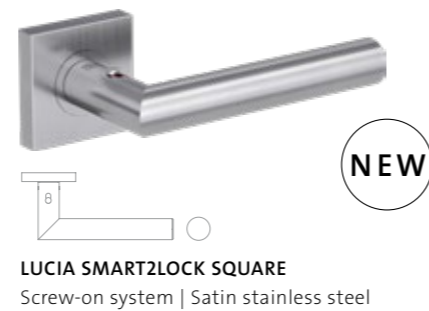

PURISTO S FOR HINGED GLASS DOORS

A lock case for all-glass doors in a smaller format with plenty of user comfort. Lockable with smart2lock by GRIFFWERK. The locking slider is conveniently within thumb reach. PURISTOS also offers convenient adjustment options: The spring force of the door handle can be individually adjusted and the handle position can be corrected with millimetre precision. Three colour shades available: Graphite black, cashmere grey and velvet grey/satin stainless steel effect. Can be combined with door handles from many design lines, including those with a magnetic latchbolt. Complete systems from door handles to window handles to security door handles. Matching hinges with matching colour.

SLIDING DOOR SYSTEMS

With the delicate looking bar handle, PLANEAO GS 49017, in a minimalist design, sliding doors can even be locked (design: Studio Relvão Kellermann). The discreetly designed control element is located on the bar, the locking mechanism is concealed in the running rail. A lit red signal point indicates the status. The mechanical emergency release always works, with or without power. Combined with frosted glass doors, visual cover is still an option. Perfect for bathrooms. In three finishes: Graphite black, cashmere grey and satin stainless steel effect.

PRODUCT OVERVIEW

Existing escutcheons can be replaced with a blank escutcheon.

SCREW-ON SYSTEM for high stress, substructure made of metal. The screw connection is invisibly integrated and meets the requirements of DIN EN 1906 C13.

PIATTA S flat escutcheons with minimal installation height for a flush look.

* available from October

CLIP-ON SYSTEM with clip cams for easy quick assembly. The substructure consists of high-quality plastic. All handles meet the requirements of DIN EN 1906 GK3.