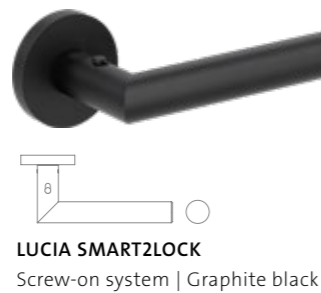

PURISTO S FOR HINGED GLASS DOORS

A lock case for all-glass doors in a smaller format with plenty of user comfort. Lockable with smart2lock by GRIFFWERK. The locking slider is conveniently within thumb reach. PURISTOS also offers convenient adjustment options: The spring force of the door handle can be individually adjusted and the handle position can be corrected with millimetre precision. Three colour shades available: Graphite black, cashmere grey and velvet grey/satin stainless steel effect. Can be combined with door handles from many design lines, including those with a magnetic latchbolt. Complete systems from door handles to window handles to security door handles. Matching hinges with matching colour.

SLIDING DOOR SYSTEMS

With the delicate looking bar handle, PLANEAO GS 49017, in a minimalist design, sliding doors can even be locked (design: Studio Relvão Kellermann). The discreetly designed control element is located on the bar, the locking mechanism is concealed in the running rail. A lit red signal point indicates the status. The mechanical emergency release always works, with or without power. Combined with frosted glass doors, visual cover is still an option. Perfect for bathrooms. In three finishes: Graphite black, cashmere grey and satin stainless steel effect.

PRODUCT OVERVIEW

Existing escutcheons can be replaced with a blank escutcheon.

SCREW-ON SYSTEM for high stress, substructure made of metal. The screw connection is invisibly integrated and meets the requirements of DIN EN 1906 C13.