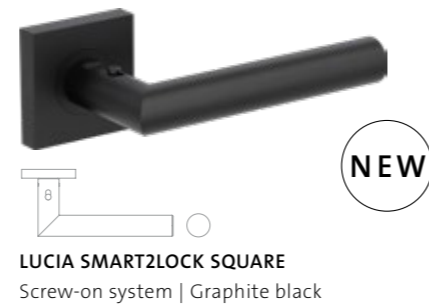

PURISTO S FOR HINGED GLASS DOORS

A lock case for all-glass doors in a smaller format with plenty of user comfort. Lockable with smart2lock by GRIFFWERK. The locking slider is conveniently within thumb reach. PURISTOS also offers convenient adjustment options: The spring force of the door handle can be individually adjusted and the handle position can be corrected with millimetre precision. Three colour shades available: Graphite black, cashmere grey and velvet grey/satin stainless steel effect. Can be combined with door handles from many design lines, including those with a magnetic latchbolt. Complete systems from door handles to window handles to security door handles. Matching hinges with matching colour.

SLIDING DOOR SYSTEMS

With the delicate looking bar handle, PLANEAO GS 49017, in a minimalist design, sliding doors can even be locked (design: Studio Relvão Kellermann). The discreetly designed control element is located on the bar, the locking mechanism is concealed in the running rail. A lit red signal point indicates the status. The mechanical emergency release always works, with or without power. Combined with frosted glass doors, visual cover is still an option. Perfect for bathrooms. In three finishes: Graphite black, cashmere grey and satin stainless steel effect.

PRODUCT OVERVIEW

Existing escutcheons can be replaced with a blank escutcheon.

SCREW-ON SYSTEM for high stress, substructure made of metal. The screw connection is invisibly integrated and meets the requirements of DIN EN 1906 C13.