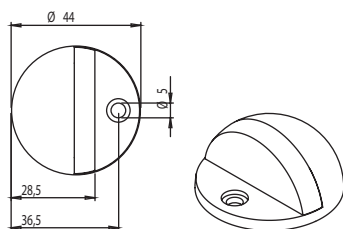

DS40
Oberfläche:
Edelstahl matt
DS40
Surface:
Satin stainless steel