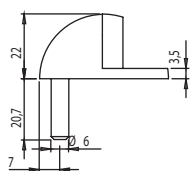

DS40
Oberfläche:
Edelstahl matt
DS40
Surface:
Satin stainless steel