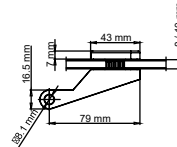

3-teiliges Band
PURISTO
3-piece band
PURISTO