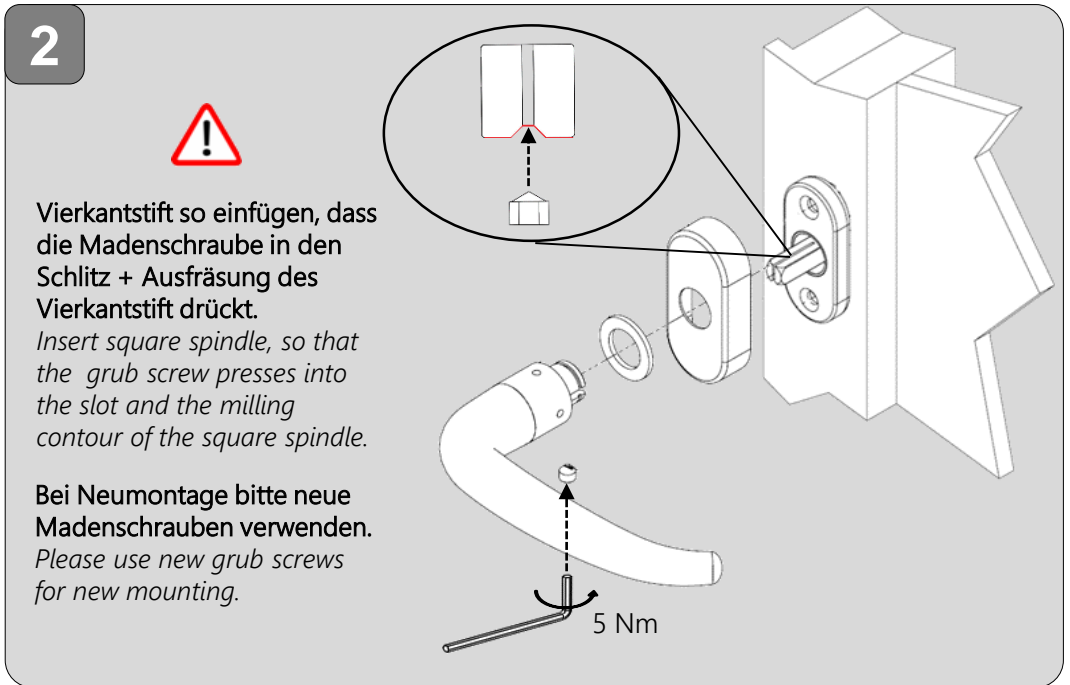

MONTAGEANLEITUNG FENSTEROLIVE MOUNTING INSTRUCTIONS WINDOW HANDLE

0 2223 0000

MONTAGEANLEITUNG FENSTEROLIVE MOUNTING INSTRUCTIONS WINDOW HANDLE

022230000