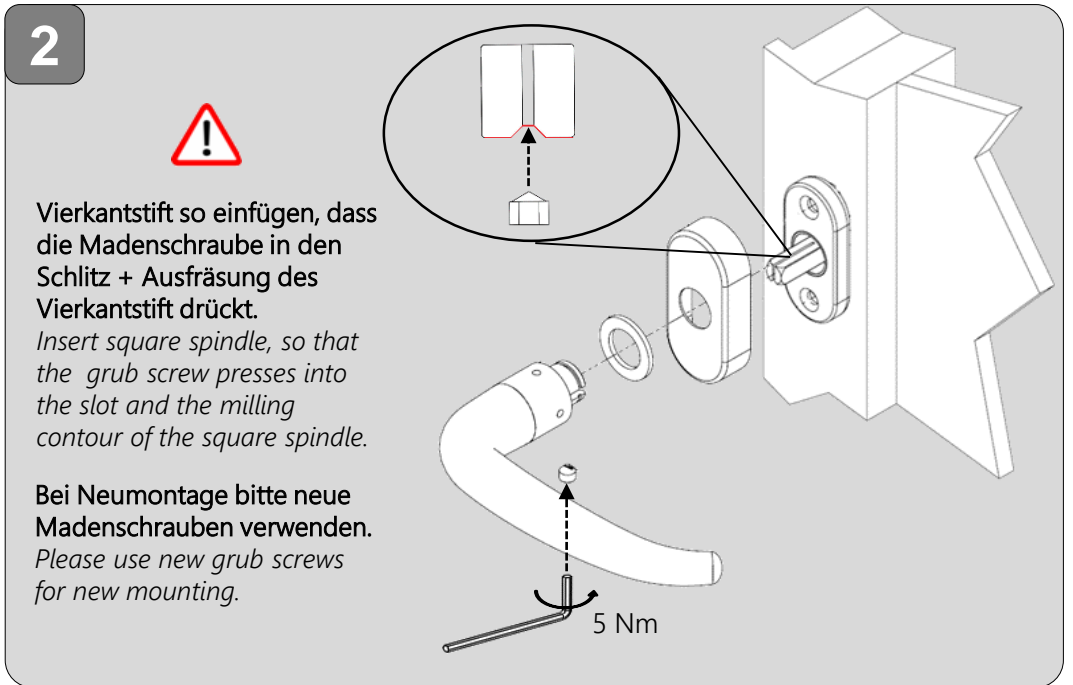

MONTAGEANLEITUNG FENSTEROLIVE MOUNTING INSTRUCTIONS WINDOW HANDLE

0 2223 0000

MONTAGEANLEITUNG FENSTEROLIVE MOUNTING INSTRUCTIONS WINDOW HANDLE

022230000