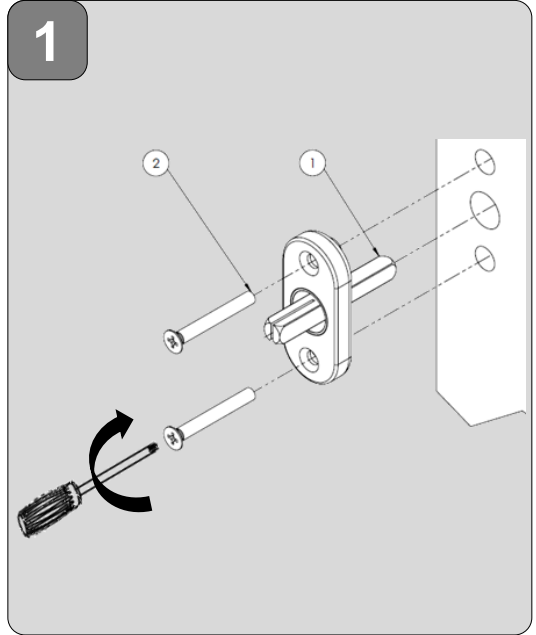

MONTAGEANLEITUNG FENSTEROLIVE MOUNTING INSTRUCTIONS WINDOW HANDLE

0 2223 0000

MONTAGEANLEITUNG FENSTEROLIVE MOUNTING INSTRUCTIONS WINDOW HANDLE

022230000