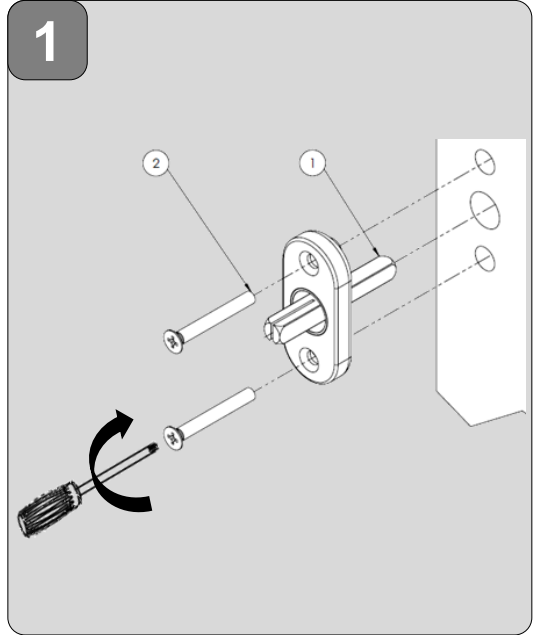

MONTAGEANLEITUNG FENSTEROLIVE MOUNTING INSTRUCTIONS WINDOW HANDLE

0 2223 0000

MONTAGEANLEITUNG FENSTEROLIVE MOUNTING INSTRUCTIONS WINDOW HANDLE

022230000