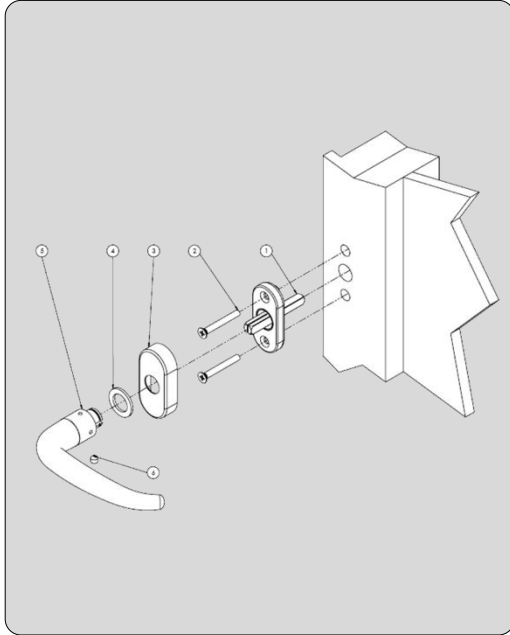

MONTAGEANLEITUNG FENSTEROLIVE MOUNTING INSTRUCTIONS WINDOW HANDLE

0 2223 0000

MONTAGEANLEITUNG FENSTEROLIVE MOUNTING INSTRUCTIONS WINDOW HANDLE

022230000