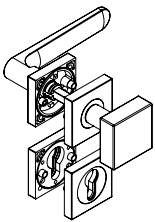

AVUS SQUARE

Velvet gray, cashmere gray, graphite black,
screw-on rose

GRIFFWERK door lever handle suitable for home and commercial use, tested and certified to DIN EN 1906

- Lever handle swivel-mounted on two-part rose with integrated retaining mechanism
- Concealed mounting of rose on door leaf
- Slide bearing for durable, smooth, silent and maintenance-free operation
- Attached with M4 screws
- Concealed grub screw inserted from below and secured with thread lock
- 8mm square spindle
- Built-in lever handle with no visible screws/fixing or removal holes in the visible surface
- Lever handle also suitable for security fittings, glass door locks and window handles
- Standard door thickness: 38-45mm
- **Classification 4|7|-|0|0|2|0|B**

AVUS Schraub eckig,
Ausführung: BB
AVUS screw rose square,
Option: BB

AVUS Schraub eckig,
Ausführung: PZ
AVUS screw rose square,
Option: PZ

AVUS Schraub eckig,
Ausführung: WC
AVUS screw rose square,
Option: WC

AVUS Schraub eckig,
Ausführungen: PZ mit Knopf Square
AVUS screw rose square,
Option: PZ with knob square

AVUS Schraub Wechselgarnitur eckig
Ausführungen: PZ, RZ
mit Knopf Square
AVUS screw rose change square
set Options: PZ, RZ
with knob square

Buntbart BB eckig
key hole square

Profilzylinder PZ eckig
euro profile square

Standard WC
Rosette eckig
WC/bath standard
Rose square