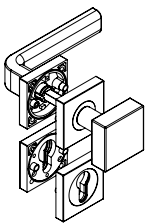

GRAPH SQUARE by sieger design
 Velvet gray, cashmere gray, graphite black
 screw-on rose

GRIFFWERK door lever handle suitable for home and commercial use, tested and certified to DIN EN 1906

- Lever handle swivel-mounted on two-part rose with integrated retaining mechanism
- Concealed mounting of rose on door leaf
- Slide bearing for durable, smooth, silent and maintenance-free operation
- Attached with M4 screws
- Concealed grub screw inserted from below and secured with thread lock
- 8mm square spindle
- Built-in lever handle with no visible screws/fixing or removal holes in the visible surface
- Lever handle also suitable for security fittings, glass door locks and window handles
- Standard door thickness: 38-45mm
- **Classification 4|7|-|0|0|2|0|B**

GRAPH Schraub eckig,
 Ausführung: BB
 GRAPH screw rose square,
 Option: BB

GRAPH Schraub eckig,
 Ausführung: PZ
 GRAPH screw rose square,
 Option: PZ

GRAPH Schraub eckig,
 Ausführung: WC
 GRAPH screw rose square,
 Option: WC

GRAPH Schraub eckig,
 Ausführungen: PZ mit Knopf Square
 GRAPH screw rose square,
 Option: PZ with knob square

GRAPH Schraub Wechselgarnitur eckig
 Ausführungen: PZ, RZ
 mit Knopf Square
 GRAPH screw rose change square
 set Options: PZ, RZ
 with knob square

Buntbart BB eckig
 key hole square

Profilzylinder PZ eckig
 euro profile square

Standard WC
 Rosette eckig
 WC/bath standard
 Rose square

* Weitere Kombinationsmöglichkeiten entnehmen Sie dem jeweiligen Datenblatt.
 * Please see the data sheet for further combinations.