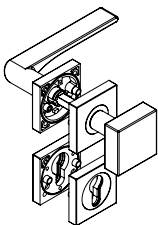

- Lever handle swivel-mounted on two-part rose with integrated retaining mechanism
- Concealed mounting of rose on door leaf
- Slide bearing for durable, smooth, silent and maintenance-free operation
- Attached with M4 screws
- Concealed grub screw inserted from below and secured with thread lock
- 8mm square spindle
- Built-in lever handle with no visible screws/fixing or removal holes in the visible surface
- Lever handle also suitable for security fittings, glass door locks and window handles
- Standard door thickness: 34-45mm
- **Classification 4|7|-|0|0|2|0|B**

LEAF LIGHT Schraub eckig,  
Ausführung: BB  
LEAF LIGHT screw rose square,  
Option: BB

LEAF LIGHT Schraub eckig,  
Ausführung: PZ  
LEAF LIGHT screw rose square,  
Option: PZ

LEAF LIGHT Schraub eckig,  
Ausführung: WC  
LEAF LIGHT screw rose square,  
Option: WC

LEAF LIGHT Schraub eckig,  
Ausführungen: PZ mit Knopf Square  
LEAF LIGHT screw rose square,  
Option: PZ with knob square

LEAF LIGHT Schraub Wechselgarnitur eckig  
Ausführungen: PZ, RZ  
mit Knopf Square  
LEAF LIGHT screw rose change square  
set Options: PZ, RZ  
with knob square

Buntbart BB eckig  
key hole square

Profilzylinder PZ eckig  
euro profile square

Standard WC  
Rosette eckig  
WC/bath standard  
Rose square

\* Weitere Kombinationsmöglichkeiten entnehmen Sie dem jeweiligen Datenblatt.  
 \* Please see the data sheet for further combinations.