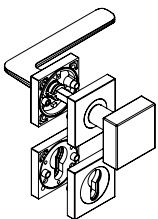

REMOTE SQUARE

Velvet gray, cashmere gray, graphite black,
screw-on rose

GRIFFWERK door lever handle suitable for home and commercial use, tested and certified to DIN EN 1906

- Lever handle swivel-mounted on two-part rose with integrated retaining mechanism
- Concealed mounting of rose on door leaf
- Slide bearing for durable, smooth, silent and maintenance-free operation
- Attached with M4 screws
- Concealed grub screw inserted from below and secured with thread lock
- 8mm square spindle
- Built-in lever handle with no visible screws/fixing or removal holes in the visible surface
- Lever handle also suitable for security fittings, glass door locks and window handles
- Standard door thickness: 38-45mm
- **Classification 4|7|-|0|0|2|0|B**

REMOTE Schraub eckig,
Ausführung: BB
AVUS screw rose square,
Option: BB

REMOTE Schraub eckig,
Ausführung: PZ
AVUS screw rose square,
Option: PZ

REMOTE Schraub eckig,
Ausführung: WC
AVUS screw rose square,
Option: WC

REMOTE Schraub eckig,
Ausführungen: PZ mit Knopf Square
AVUS screw rose square,
Option: PZ with knob square

REMOTE Schraub Wechselgarnitur eckig
Ausführungen: PZ, RZ
mit Knopf Square

REMOTE screw rose change square
set Options: PZ, RZ
with knob square

Buntbart BB eckig
key hole square

Profilzylinder PZ eckig
euro profile square

Standard WC
Rosette eckig
WC/bath standard
Rose square