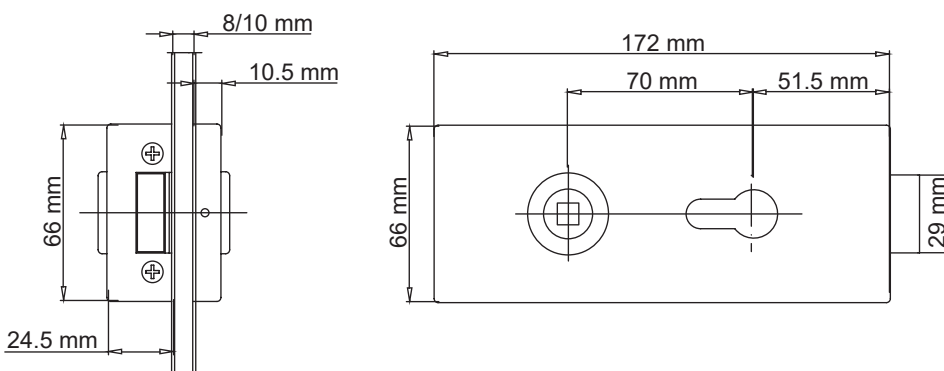

- Prepared for 8 mm glass
- Double clip spindle for improved handle attachment
- Three kind of handle leadings by plastic stabilio-sliding bushing on cover side and a special guidance element inside of inner plate
- ROTA-PERFECT: Additional guide ring for square pin, made from maintenance-free Slide-Perfect
- Soft lock for low-noise use of the lock
- Connection to lever via perfect-fitting guide bearings with matching ring
- Special softpad insert between glass and lock body
- Suitable for standard Studio drill holes